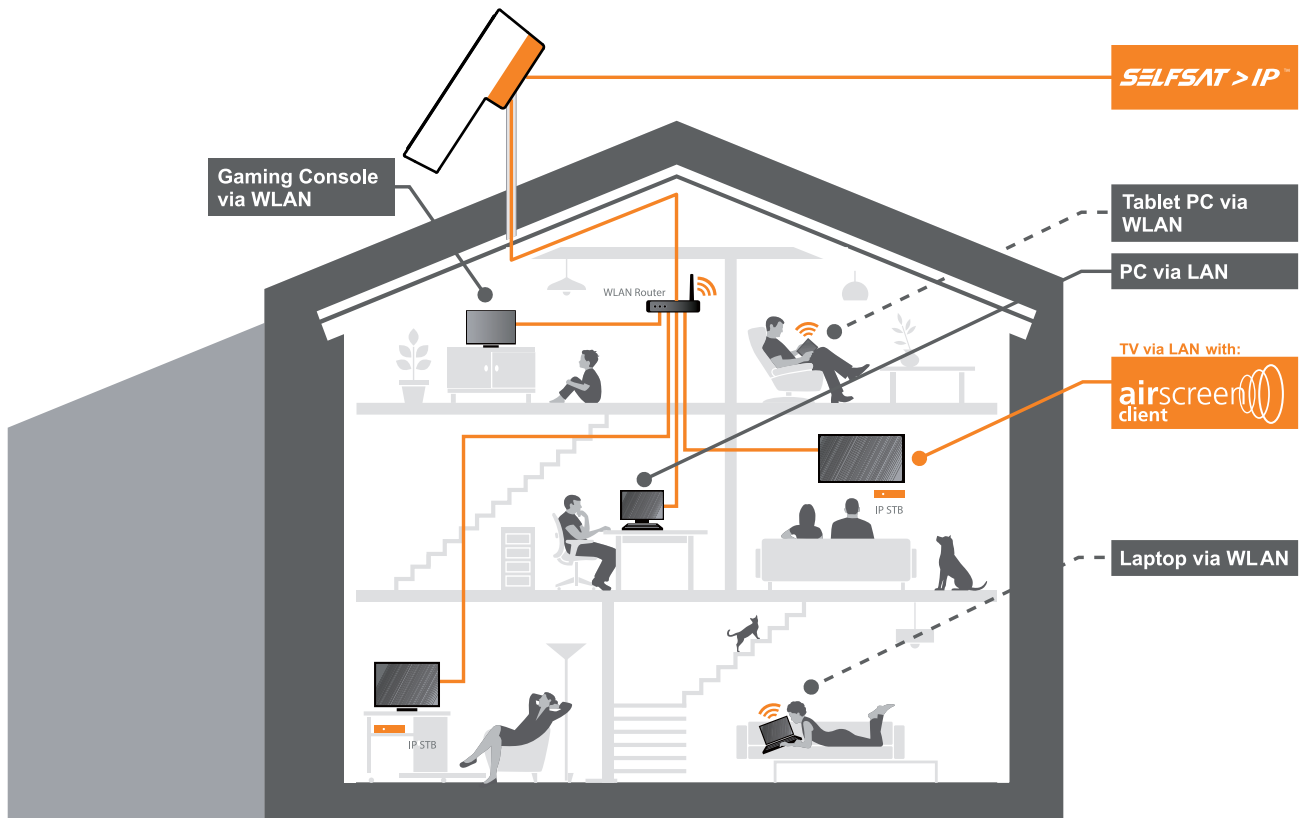

## **World First SAT>IP Flat Satellite Antenna**

SELSAT > IP34

***8 different channels***

- **Slim and compact (optimum solution for SAT>IP)**
- **Supports 8 different Smart devices simultaneously (Smart TVs, Tablets, Smartphones, PCs)**
- **2 legacy outputs for conventional DVB-S/S2 receiver**

## Home usage scenario diagram

## Setup diagram

MODEL	SELFSAT>IP34
Input Satellite Frequency	10.7~12.75 GHz
Polarization	Vertical & Horizontal
Antenna Gain	<b>33.7 dBi @ 12.7 GHz</b>
Size(WxDxH)	514 X 274 X 69mm
Weight	4.5kg
Simultaneously Operating Channels	8 Channels
Operating Temperature	-30°C~+60°C
LNB Output	2 legacy 1 standard Ethernet cabling (Cat5e or above)
LNB Output Frequency	950~2150 MHz
L.O. Frequency	9.75GHz / 10.6GHz
LNB Supply Power (PoE IEEE 802.3af-2003)	48V +/- 10%
LNB Power Consumption (Class 3, PoE PD device)	9W (typ), 12.95W (max)