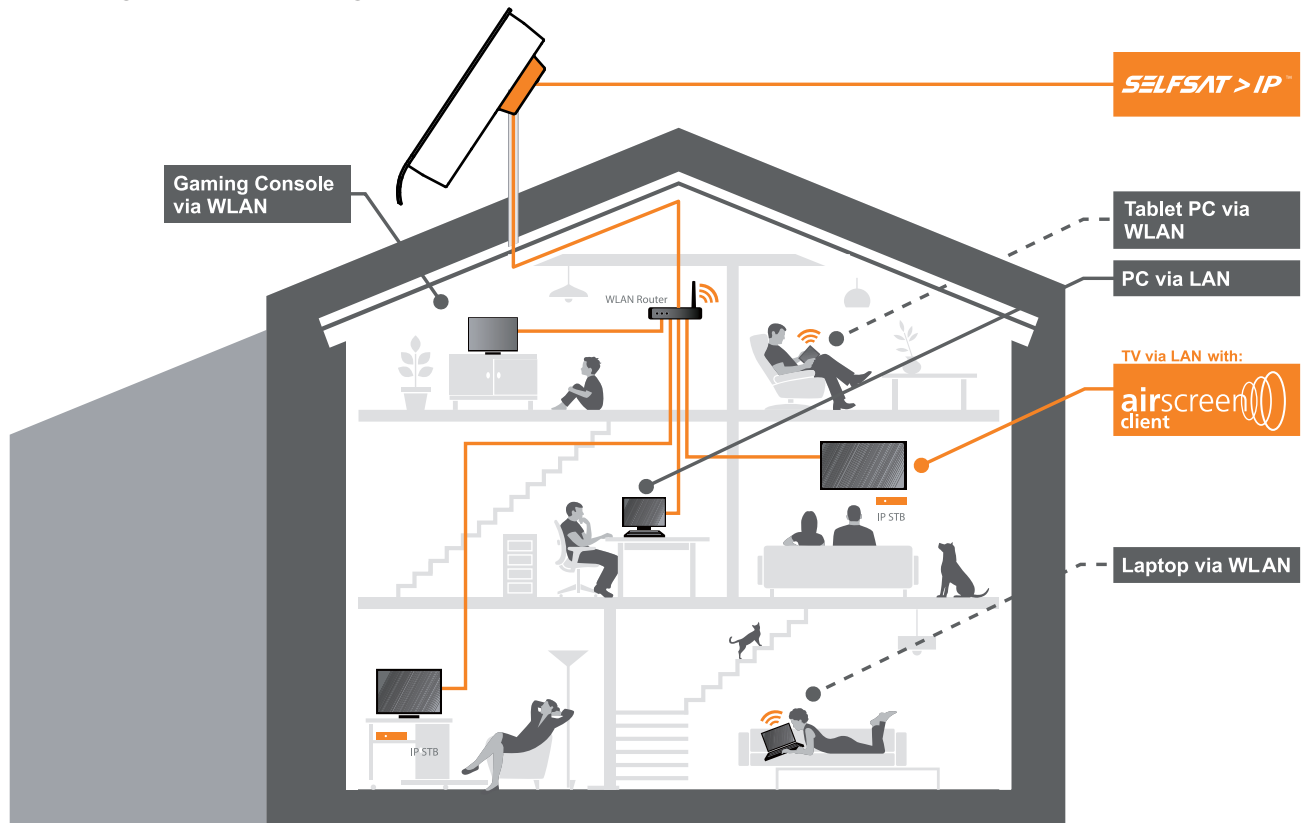

## World First SAT>IP Flat Satellite Antenna

SELSAT>IP33

*8 different channels*

- **Slim and compact (optimum solution for SAT>IP)**
- **Supports 8 different Smart devices simultaneously (Smart TVs, Tablets, Smartphones, PCs)**
- **2 legacy outputs for conventional DVB-S/S2 receiver**

## Home usage scenario diagram

## Setup diagram

MODEL	SELSAT>IP33
Input Satellite Frequency	10.7~12.75 GHz
Polarization	Vertical & Horizontal
Antenna Gain	<b>33.7 dBi @ 12.7 GHz</b>
Size(WxDxH)	527×330×69mm
Weight	4.5kg
Simultaneously Operating Channels	8 Channels
Operating Temperature	-30°C~+60°C
LNB Output	2 legacy 1 standard Ethernet cabling (Cat5e or above)
LNB Output Frequency	950~2150 MHz
L.O. Frequency	9.75GHz / 10.6GHz
LNB Supply Power (PoE IEEE 802.3af-2003)	48V +/- 10%
LNB Power Consumption (Class 3, PoE PD device)	9W (typ), 12.95W (max)