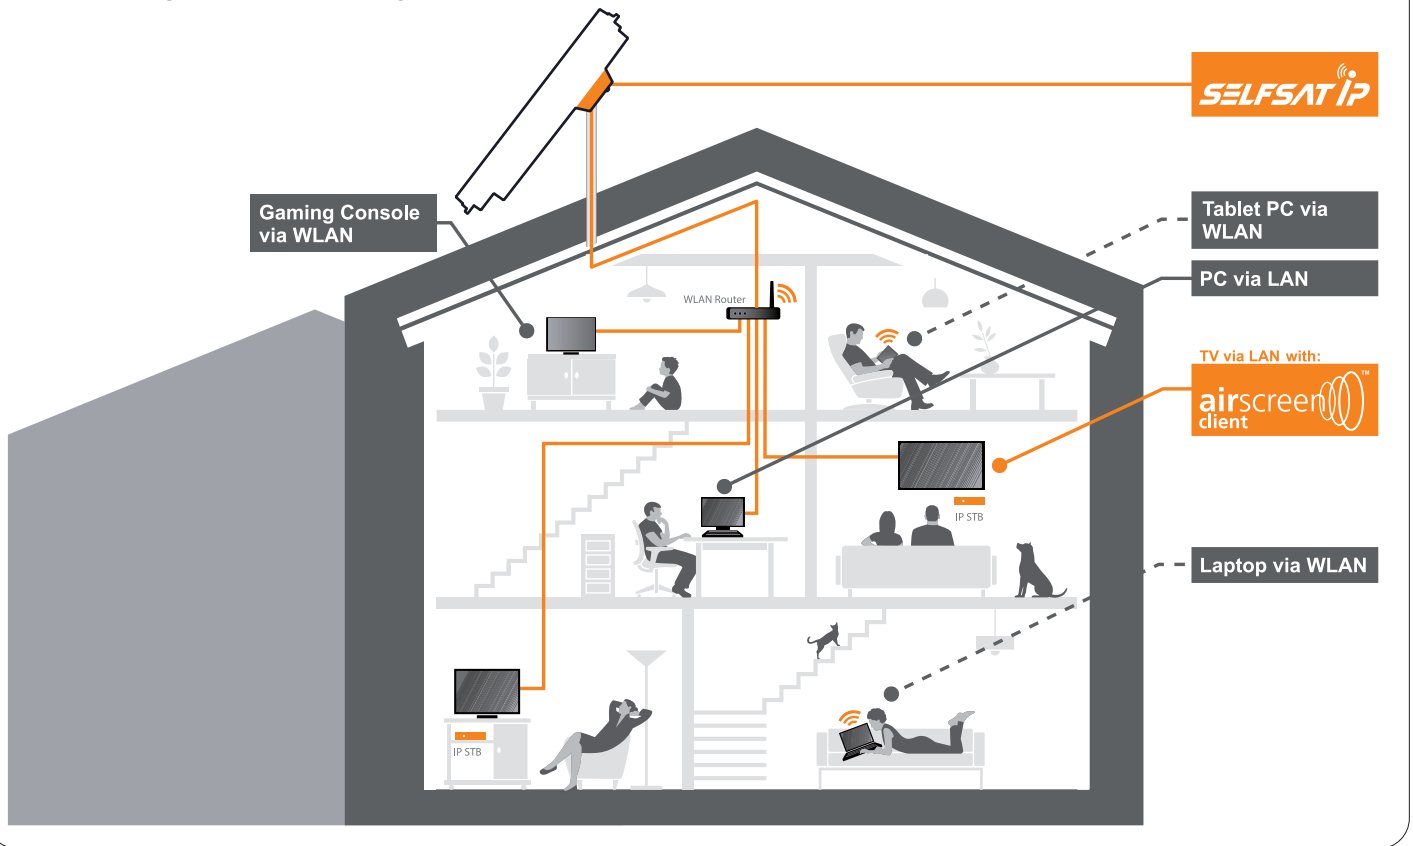

SELSAT > IP™

World First SAT>IP Flat Satellite Antenna

High Gain 30-1db.

SELSAT>IP58

8 different channels

- **Slim and compact (optimum solution for SAT>IP)**
- **Supports 8 different Smart devices simultaneously (Smart TVs, Tablets, Smartphones, PCs)**
- **2 legacy outputs for conventional DVB-S/S2 receiver**

Home usage scenario diagram

Setup diagram

MODEL	SELFSAT>IP50
Input Satellite Frequency	10.7~12.75 GHz
Polarization	Vertical & Horizontal
Antenna Gain	36.1dBi @ 12.7GHz
Size(WxDxH)	517x517x60mm
Weight	8.5kg
Simultaneously Operating Channels	8 Channels
Operating Temperature	-30°C~+60°C
LNB Output	1 legacy, 1 standard Ethernet cabling (Cat5e or above)
LNB Output Frequency	950~2150 MHz
L.O. Frequency	9.75GHz / 10.6GHz
Output VSWR	2.5 : 1
LNB Noise Figure	0.8dB
Conversion Gain	40~50 dB
LNB Supply Power (PoE IEEE 802.3af-2003)	48V +/- 10%
LNB Power Consumption (Class 3, PoE PD device)	9W (typ), 12.95W (max)

SELFSAT>IP58 lets you watch satellite broadcastings with your smart devices using Wi-Fi.

▶ Up to 8 different smart devices or TVs at the same time.

I DO IT Co., Ltd.

#637, Smart-Hub Industry-University Convergence Center, 237 Sangidaehak-ro, Siheung-si, Gyeonggi-do, Korea
Tel : +82 (0)31 8041 1500 Fax : +82 (0)31 8041 1550 E-mail : sales@selfsat.com