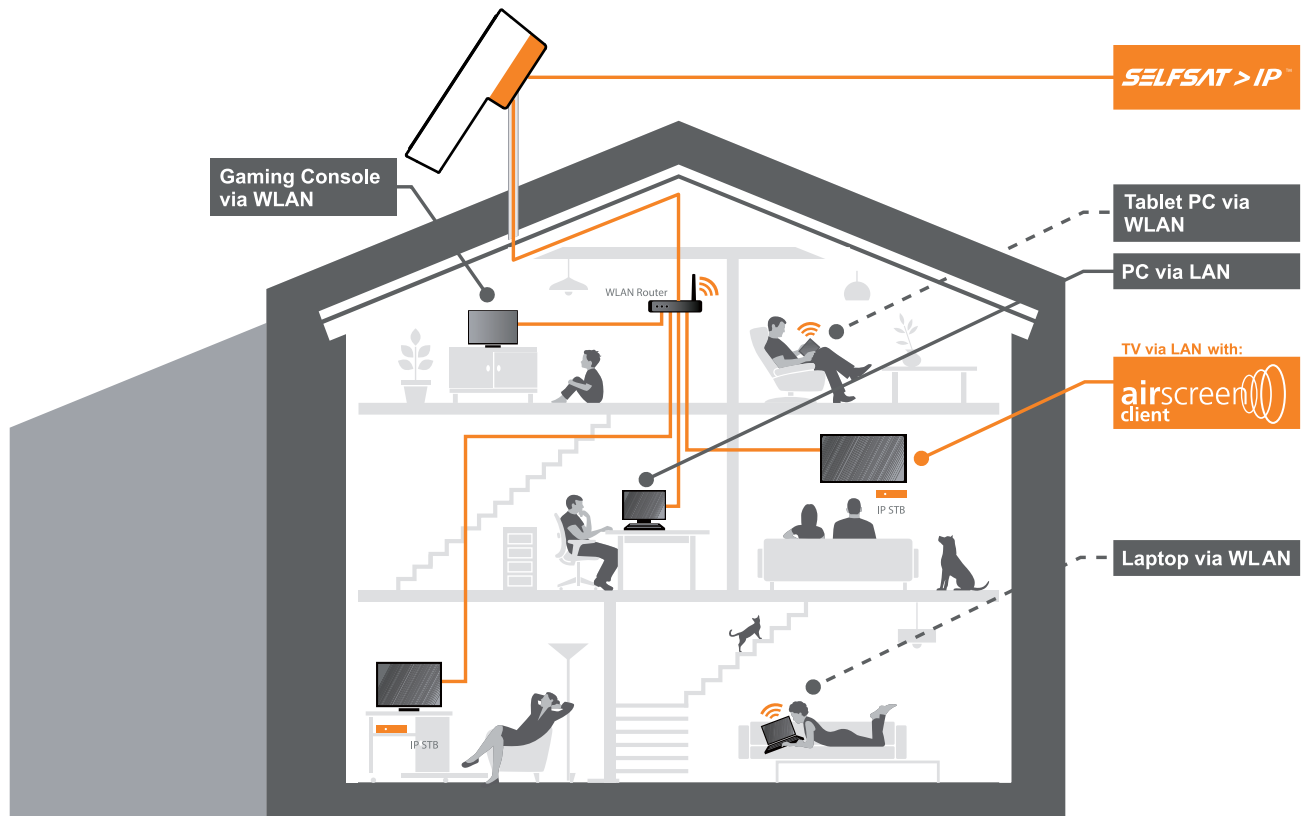

## **World First SAT>IP** **Flat** Satellite Antenna

SELSAT>IP38

**8 different channels**

- **Slim and compact (optimum solution for SAT>IP)**
- **Supports 8 different Smart devices simultaneously (Smart TVs, Tablets, Smartphones, PCs)**
- **2 legacy outputs for conventional DVB-S/S2 receiver**

## Home usage scenario diagram

## Setup diagram

| MODEL                                          | SELFSAT>IP38                                             |
|------------------------------------------------|----------------------------------------------------------|
| Input Satellite Frequency                      | 10.7~12.75 GHz                                           |
| Polarization                                   | Vertical & Horizontal                                    |
| Antenna Gain                                   | <b>33.7 dBi @ 12.7 GHz</b>                               |
| Size(WxDxH)                                    | 515×275×60mm                                             |
| Weight                                         | 4.5kg                                                    |
| Simultaneously Operating Channels              | 8 Channels                                               |
| Operating Temperature                          | -30°C~+60°C                                              |
| LNB Output                                     | 2 legacy<br>1 standard Ethernet cabling (Cat5e or above) |
| LNB Output Frequency                           | 950~2150 MHz                                             |
| L.O. Frequency                                 | 9.75GHz / 10.6GHz                                        |
| LNB Supply Power (PoE IEEE 802.3af-2003)       | 48V +/- 10%                                              |
| LNB Power Consumption (Class 3, PoE PD device) | 9W (typ), 12.95 W (max)                                  |