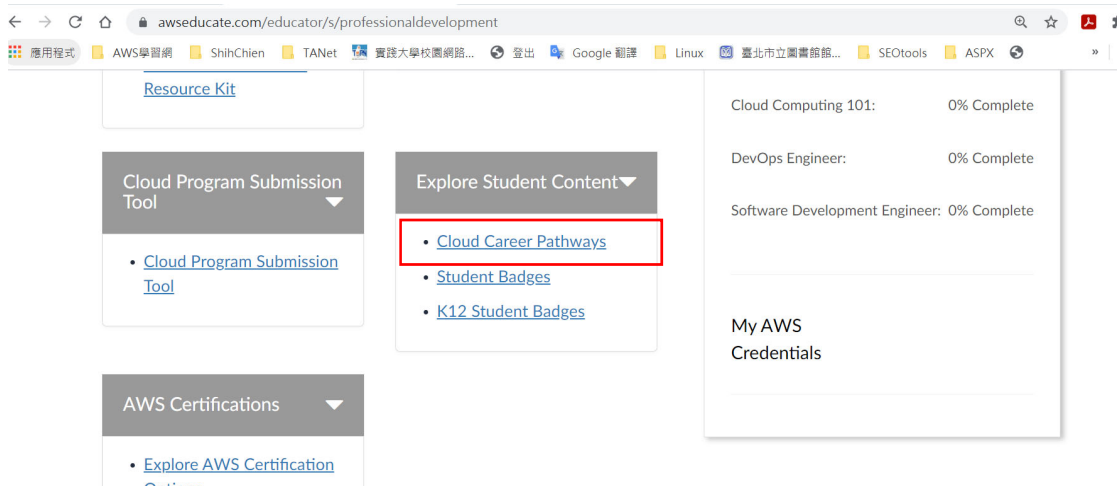

AWS Educate Career Pathway 教材 (Educator 畫面)

1. 登入 AWS Educate ，點選右上角 Professional Resources

2. 搜尋 Explore Student Content ，進入【Cloud Career Pathways】

3. Cloud Career Pathways 教材內容，選擇 pathway 點選【Start】即可進入教室取得教材。